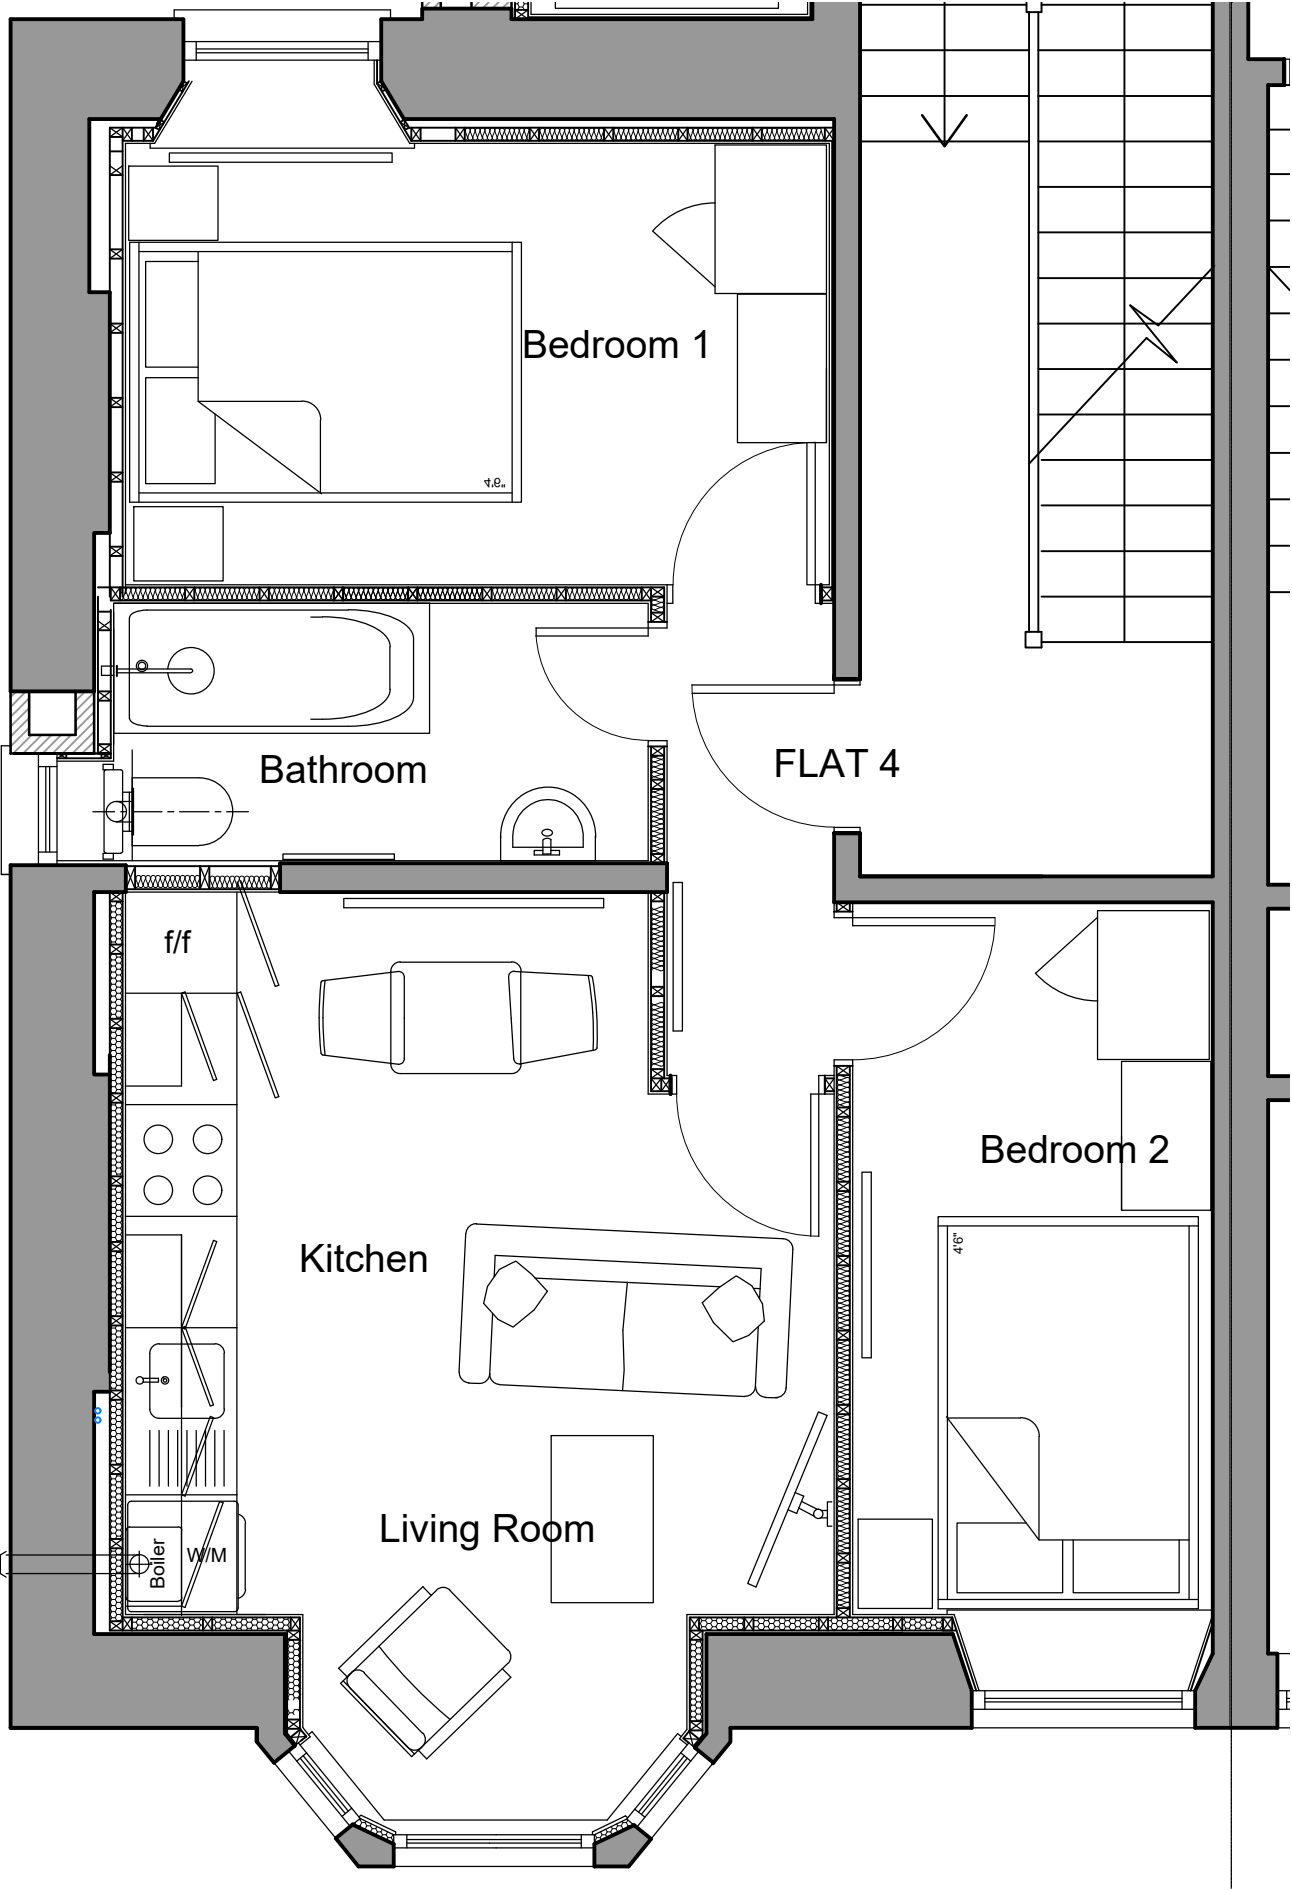

Flat 4, 183 Richmond Road, Roath, Cardiff

Approx. Gross Internal Floor Area 431 SqFt 40 SqM

FIRST FLOOR TWO BED FLAT