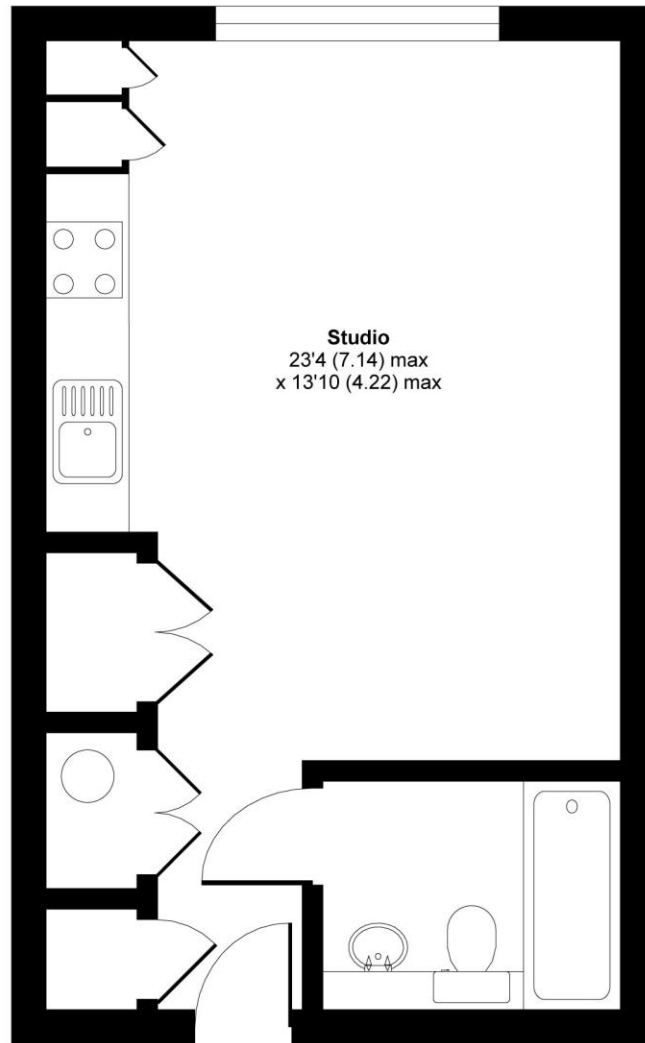

68 Meridian Plaza, Bute Terrace, Cardiff, CF10

APPROX. GROSS INTERNAL FLOOR AREA 322 SQ FT 29.9 SQ METRES

SIXTH FLOOR

Whilst every attempt has been made to ensure the accuracy of the floor plan contained here, measurements of doors, windows and rooms are approximate and no responsibility is taken for any error, omission or misstatement. These plans are for representation purposes only as defined by RICS Code of Measuring Practice and should be used as such by any prospective purchaser. Specifically no guarantee is given on the total square footage of the property if quoted on this plan. Any figure given is for initial guidance only and should not be relied on as a basis of valuation.