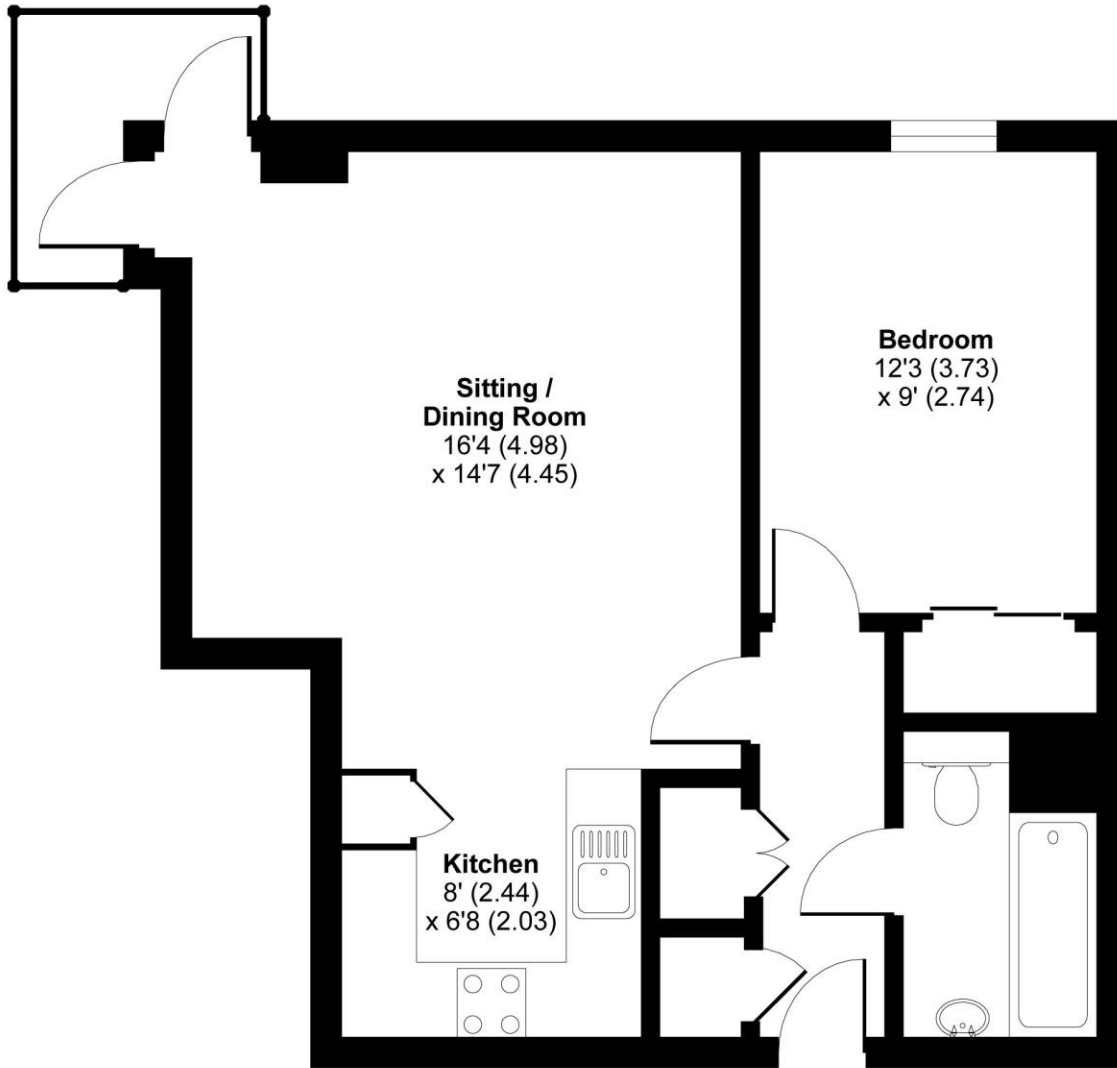

67 Meridian Plaza, Bute Terrace, Cardiff, CF10

APPROX. GROSS INTERNAL FLOOR AREA 532 SQ FT 49.4 SQ METRES

SIXTH FLOOR

Whilst every attempt has been made to ensure the accuracy of the floor plan contained here, measurements of doors, windows and rooms are approximate and no responsibility is taken for any error, omission or misstatement. These plans are for representation purposes only as defined by RICS Code of Measuring Practice and should be used as such by any prospective purchaser. Specifically no guarantee is given on the total square footage of the property if quoted on this plan. Any figure given is for initial guidance only and should not be relied on as a basis of valuation.